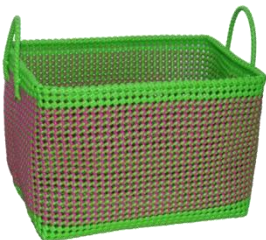

Magenta-Light Rose

Light Blue-Rose

Magenta-Purple

Wire plastic baskets

Japanese basket

Ref: SP04E

Dim: 32x25x22 cm

Weight: 800g

Material: PELD fiber

Black-White

Purple-Light rose

Dark Blue-Light blue

Light Blue-Light green

Green-Light green

Green-Magenta

Leaf green-Red

Wire plastic baskets

Square basket

Ref: SP03

Dim: 32x22x31 cm

Weight: 750g

Material: PELD fiber

Square basket Multicolour

Ref: SP03