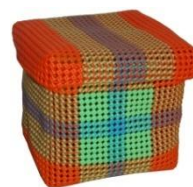

Orange-Light
Blue-Light Green