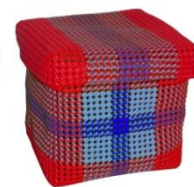

Material: PELD fiber

Black-White

Dark & Light Blue-
Leaf Green

Dark Blue-
Green-White

Dark & light
blue-Magenta

Light Blue-Light
Green-Orange

Green-Red-
Yellow

Leaf Green-Light
Green-Yellow

Yellow-Golden
Yellow-Red

Yellow-Dark &
Light Blue

Orange-Yellow-
Red

Orange-Light
Blue-Light Green

Red-Light &
Dark Blue

Rose-Light
Blue-Purple

Magenta-Purple-
White

Wire plastic baskets

Square storage basket 3 in 1

Ref: SP04B

Dim: 32x32x30 cm

Weight: 1500g

Material: PELD fiber

Green-Light Blue-Yellow

Red-Green-Dark Blue

Red-Orange-Yellow