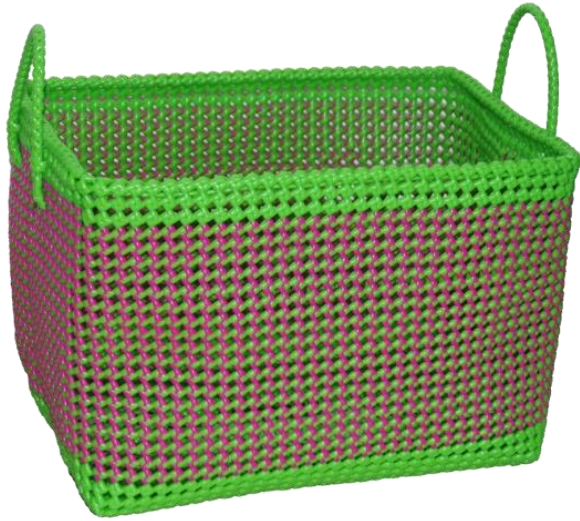

Square storage basket 3 in 1

Ref: SP04B

Dim: 32x32x30 cm

Weight: 1500g

Material: PELD fiber

Green-Light Blue-Yellow

Red-Green-Dark Blue

Red-Orange-Yellow

Magenta-Orange

Wire plastic baskets

Square storage

Ref: SP04C

Dim: 24x24x36 cm

Weight: 750g

Material: PELD fiber

Black-White

Magenta-Light Rose

Light Blue-Rose

Magenta-Purple

Wire plastic baskets

Japanese basket

Ref: SP04E

Dim: 32x25x22 cm

Weight: 800g

Material: PELD fiber

Black-White

Purple-Light rose

Dark Blue-Light blue

Light Blue-Light green

Green-Light green

Green-Magenta

Leaf green-Red