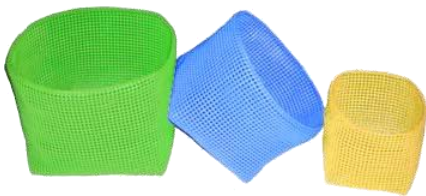

Material: PELD fiber

Black-White

Dark & Light Blue-
Leaf Green

Dark Blue-
Green-White

Dark & light
blue-Magenta

Light Blue-Light
Green-Orange

Green-Red-
Yellow

Leaf Green-Light
Green-Yellow

Yellow-Golden
Yellow-Red

Yellow-Dark &
Light Blue

Orange-Yellow-
Red

Orange-Light
Blue-Light Green

Red-Light &
Dark Blue

Rose-Light
Blue-Purple

Magenta-Purple-
White

Wire plastic baskets

Square storage basket 3 in 1

Ref: SP04B

Dim: 32x32x30 cm

Weight: 1500g

Material: PELD fiber

Green-Light Blue-Yellow

Red-Green-Dark Blue

Red-Orange-Yellow