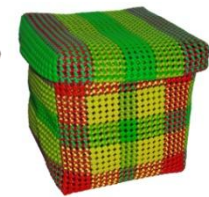

Weight: 1200g

Material: PELD fiber

Rose set

Orange set

Square box

Ref: SP04D

Dim: 24x24x24 cm

Weight: 800g

Material: PELD fiber

Black-White

Dark & Light Blue-
Leaf Green

Dark Blue-
Green-White

Dark & light
blue-Magenta

Light Blue-Light
Green-Orange

Green-Red-
Yellow

Leaf Green-Light
Green-Yellow

Square storage basket 3 in 1

Ref: SP04B

Dim: 32x32x30 cm

Weight: 1500g

Material: PELD fiber

Green-Light Blue-Yellow

Red-Green-Dark Blue

Red-Orange-Yellow