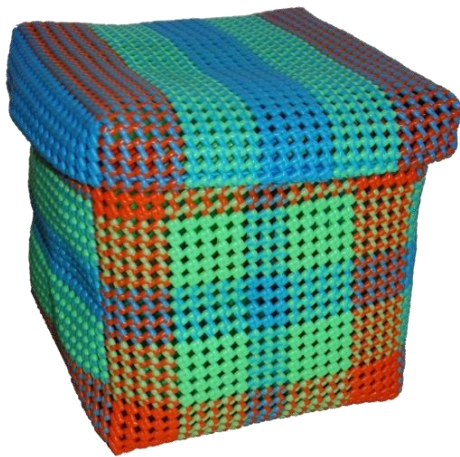

Ref: SP02

Dim: 23x17 cm

Weight: 300g

Material: PELD fiber

Wire plastic baskets

Small sivankan storage – set of 3

Ref: SP04A

Dim: 34x10x19 cm

Weight: 1200g

Material: PELD fiber

Rose set

Orange set

Square box

Ref: SP04D

Dim: 24x24x24 cm

Weight: 800g

Material: PELD fiber

Black-White

Dark & Light Blue-
Leaf Green

Dark Blue-
Green-White

Dark & light
blue-Magenta

Light Blue-Light
Green-Orange

Green-Red-
Yellow

Leaf Green-Light
Green-Yellow

Square storage basket 3 in 1

Ref: SP04B

Dim: 32x32x30 cm

Weight: 1500g

Material: PELD fiber

Green-Light Blue-Yellow

Red-Green-Dark Blue

Red-Orange-Yellow