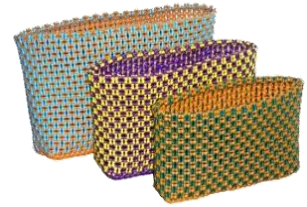

Wire plastic baskets

Small sivankan storage – set of 3

Ref: SP04A

Dim: 34x10x19 cm

Weight: 1200g

Material: PELD fiber

Orange set

Square box

Ref: SP04D

Dim: 24x24x24 cm

Weight: 800g

Material: PELD fiber